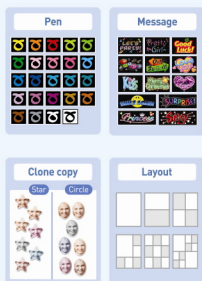

Removing the transparency sheet in the back, the paper becomes a sticker paper.

5. Photo shop editing with color and brightening effect for the face

6. Total 4~8 pieces of ID photo available

- 01. Please draw the curtain. 02. Please contact your eyes to the monitor in front of you.
03. Please adjust your chair by rotating it. 04. Please do not bend your back.

FLOW CHART

- ✓ Personalized self decorating effect
- ✓ 2-3Persons photo shooting available
- ✓ After 6 photo shooting, select 4 photo choice for decoration
- ✓ Frame ,message, stamp, color pen, deco line, clone, zodiac sign, various decoration
- ✓ Selected up to 6 different layouts
- ✓ Download photo to the mobile with blue tooth
- ✓ Photo shop editing with color and brightening effect