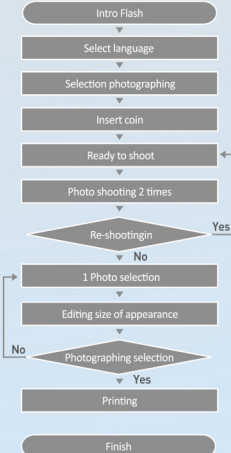

ID PHOTO

1. Possibility of adjustment of the face size

Due to the adjustment of face size it makes suitable for the biometrical passports.

2. Simple touch screen control effects

Easy use for everyone with the 17inch touch screen and with the appropriate language guidance.

3. Retaking photos

In case of non satisfied photo results, it is possible to retake the photos again for more pleased outcome.

4. Sticker type printer usage (option: normal photo paper printer also available)

Removing the transparency sheet in the back, the paper becomes a sticker paper.

5. Photo shop editing with color and brightening effect for the face

6. Total 4~8 pieces of ID photo available

01. Please draw the curtain. 02. Please contact your eyes to the monitor in front of you.
  03. Please adjust your chair by rotating it. 04. Please do not bend your back.

THE NEW PASSPORT STANDARDS

All passport applications must include two identical recent passport photographs. The quality, style and appearance of passport photographs must meet the internationally agreed standards set by the ICAO.

The photographs must be a true likeness of you. The following guidelines will help you to take acceptable photographs.

THE PHOTOGRAPH MUST SHOW:

- Your facing forwards, looking straight towards the camera.
- Your eyes open and clearly visible. (with no sunglasses or heavily tinted glasses, and no hair across your eyes)
- A neutral expression with your mouth closed.
  (no obvious grinning, frowning or raised eye brows)
- Your face uncovered showing your full head, without any head covering, unless it is worn for religious beliefs or medical reasons.
- No shadows.
- No reflection or glare on your glasses and the frames should not cover your eyes, remove glasses if possible.

FLOW CHART