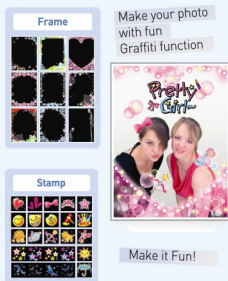

FLOW CHART

- ✓ Personalized self decorating effect
- ✓ 2-3Persons photo shooting available
- ✓ After 6 photo shooting, select 4 photo choice for decoration
- ✓ Frame ,message, stamp, color pen, deco line, clone, zodiac sign, various decoration
- ✓ Selected up to 6 different layouts
- ✓ Download photo to the mobile with blue tooth
- ✓ Photo shop editing with color and brightening effect