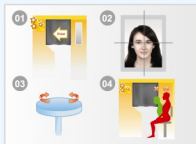

New generation ID & Fun photo booth type "JUPITER"

A new version of ID and FUN photo combined into one photo booth, not only optimal space utilization but also increase in sales efficiency

Description

- Support multilingual for sound and text (presented 5 language E, D, F, I, Sp)
- 17" Internal LCD touch screen for ID & fun photo decoration
- 7" Internal LCD monitor for photo capture
- 17" External LCD monitor for introduction of process
- Installed high quality sticker or non sticker printer
- Strong steel body frame
- CCTV record function for security
- 5 Flashes for best quality of photo without shadow

ID PHOTO

1. Possibility of adjustment of the face size

Due to the adjustment of face size it makes suitable for the biometrical passports.

2. Simple touch screen control effects

Easy use for everyone with the 17inch touch screen and with the appropriate language guidance.